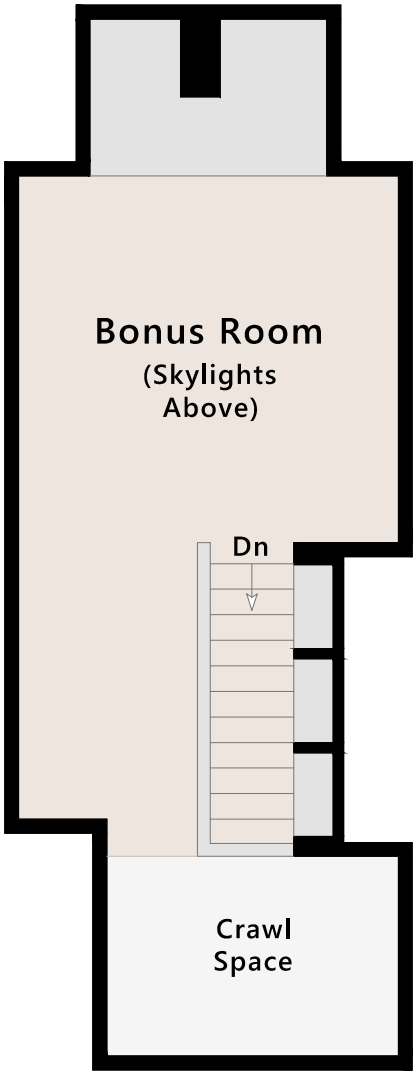

# 12 Woodland Avenue, #3

San Francisco, CA

Main Level

Loft