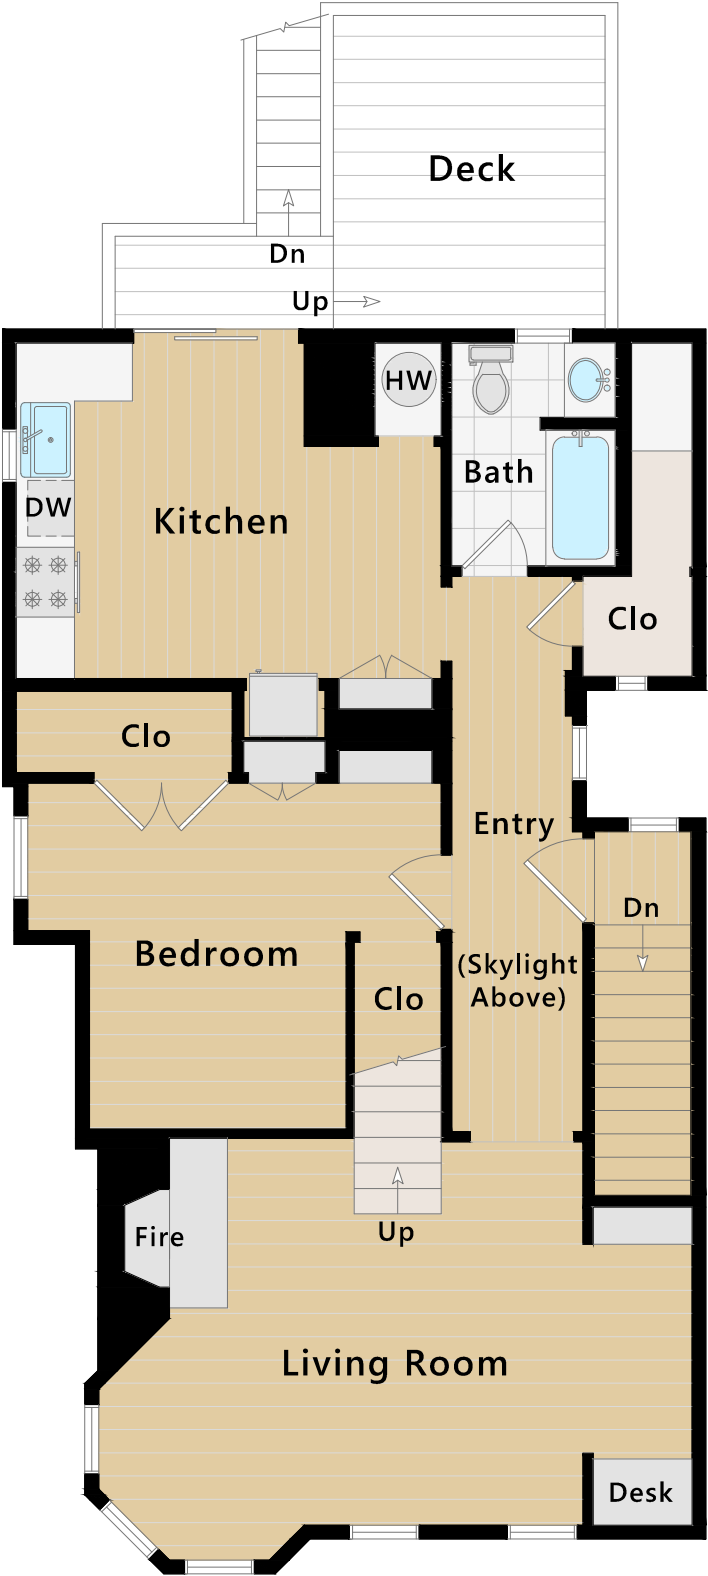

# 12 Woodland Avenue, #3

San Francisco, CA

Main Level

Loft